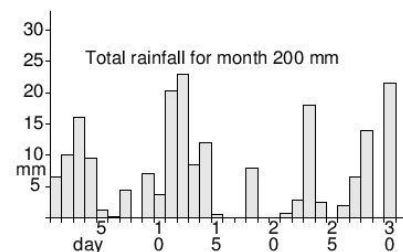

New Year Party

The village New Year Party will take place at the Institute on the evening of **Saturday 3rd January** at 7pm.

Celebrate the turning of the year with a delicious cold buffet.

Places are limited so please book your places by contacting Sue on 663504 or su.trust@gmail.com before Monday 30th December. Cost: Adult - £8, Children - free. Cash and card payments accepted.

Please bring your own drinks, plates, glasses, knife, fork and spoon. Please also bring puddings for sharing.

Sue Duffield

Rainfall for November

Nov. 2024: 61 mm;

Nov. 2023: 177 mm;

Nov. 2022: 154 mm.

Refuse collection dates